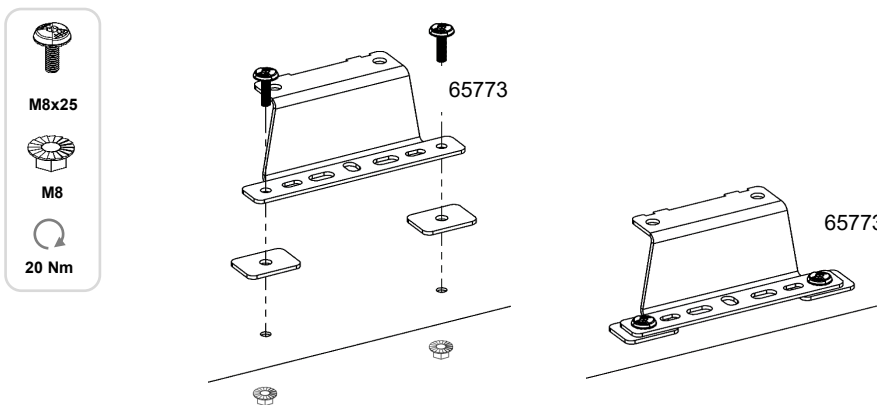

Assembly instruction

Part Number: RR300537001

Description: Roof bar kit Mas-Int 24- H2, 3 bars

Revision date: 2025-04-08

6x 65771   6x 65772   6x 65773   6x 27200-03   3x

6x M8x100   12x M8x25   12x M8x16   24x M8   6x M8   24x   12x   1x

1

2

3

4